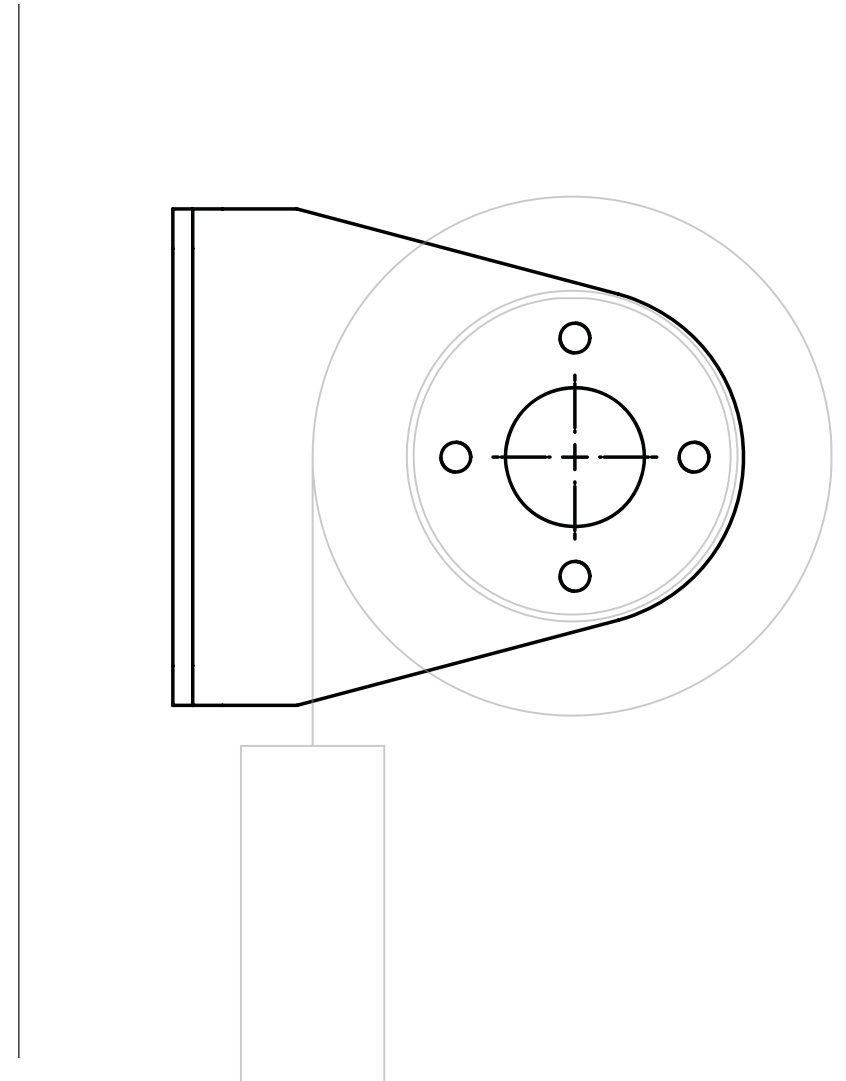

VISTA Brackets & Mounts

BRACKETS

WALL MOUNT