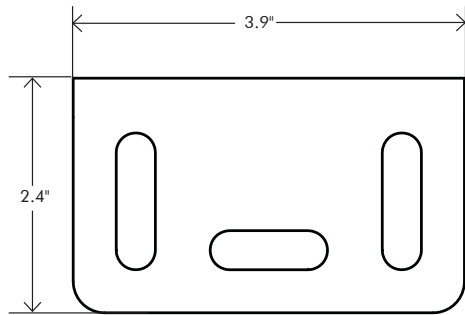

VISTA Brackets & Mounts

BRACKETS