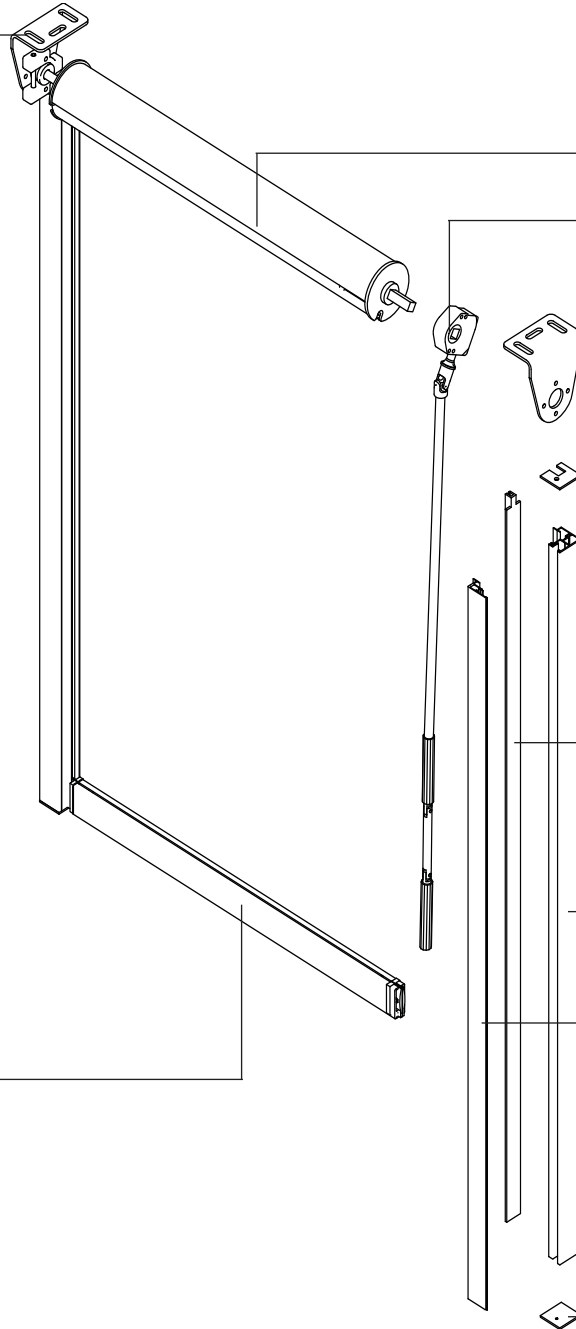

Mounting Bracket

Roll Tube

Manual Gear

**Vista KEY DETAILS**

**Max Width\*: 276"**

**Max Height\*\*: 192"**

\*Manual units can only be made up to a 16' (192") width.

\*\*Maximum height may be less for certain fabrics.  
See chart on page 5 for reference.

Shyzip Bottom Bar

ShyZip PVC Insert

ShyZip Fixed Track

ShyZip Removable Track

ShyZip Track End Cap